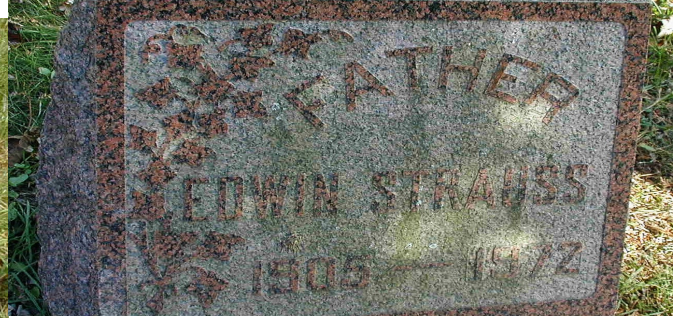

Strauss Carl 2thi6

Strauss Edwin 2thi7