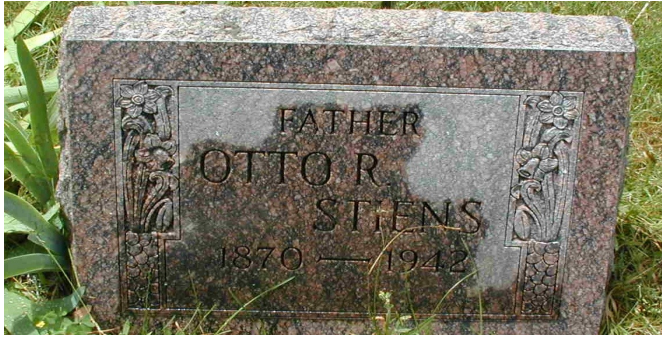

Stiens Julia 1kus19

Stiens Otto 1kus20